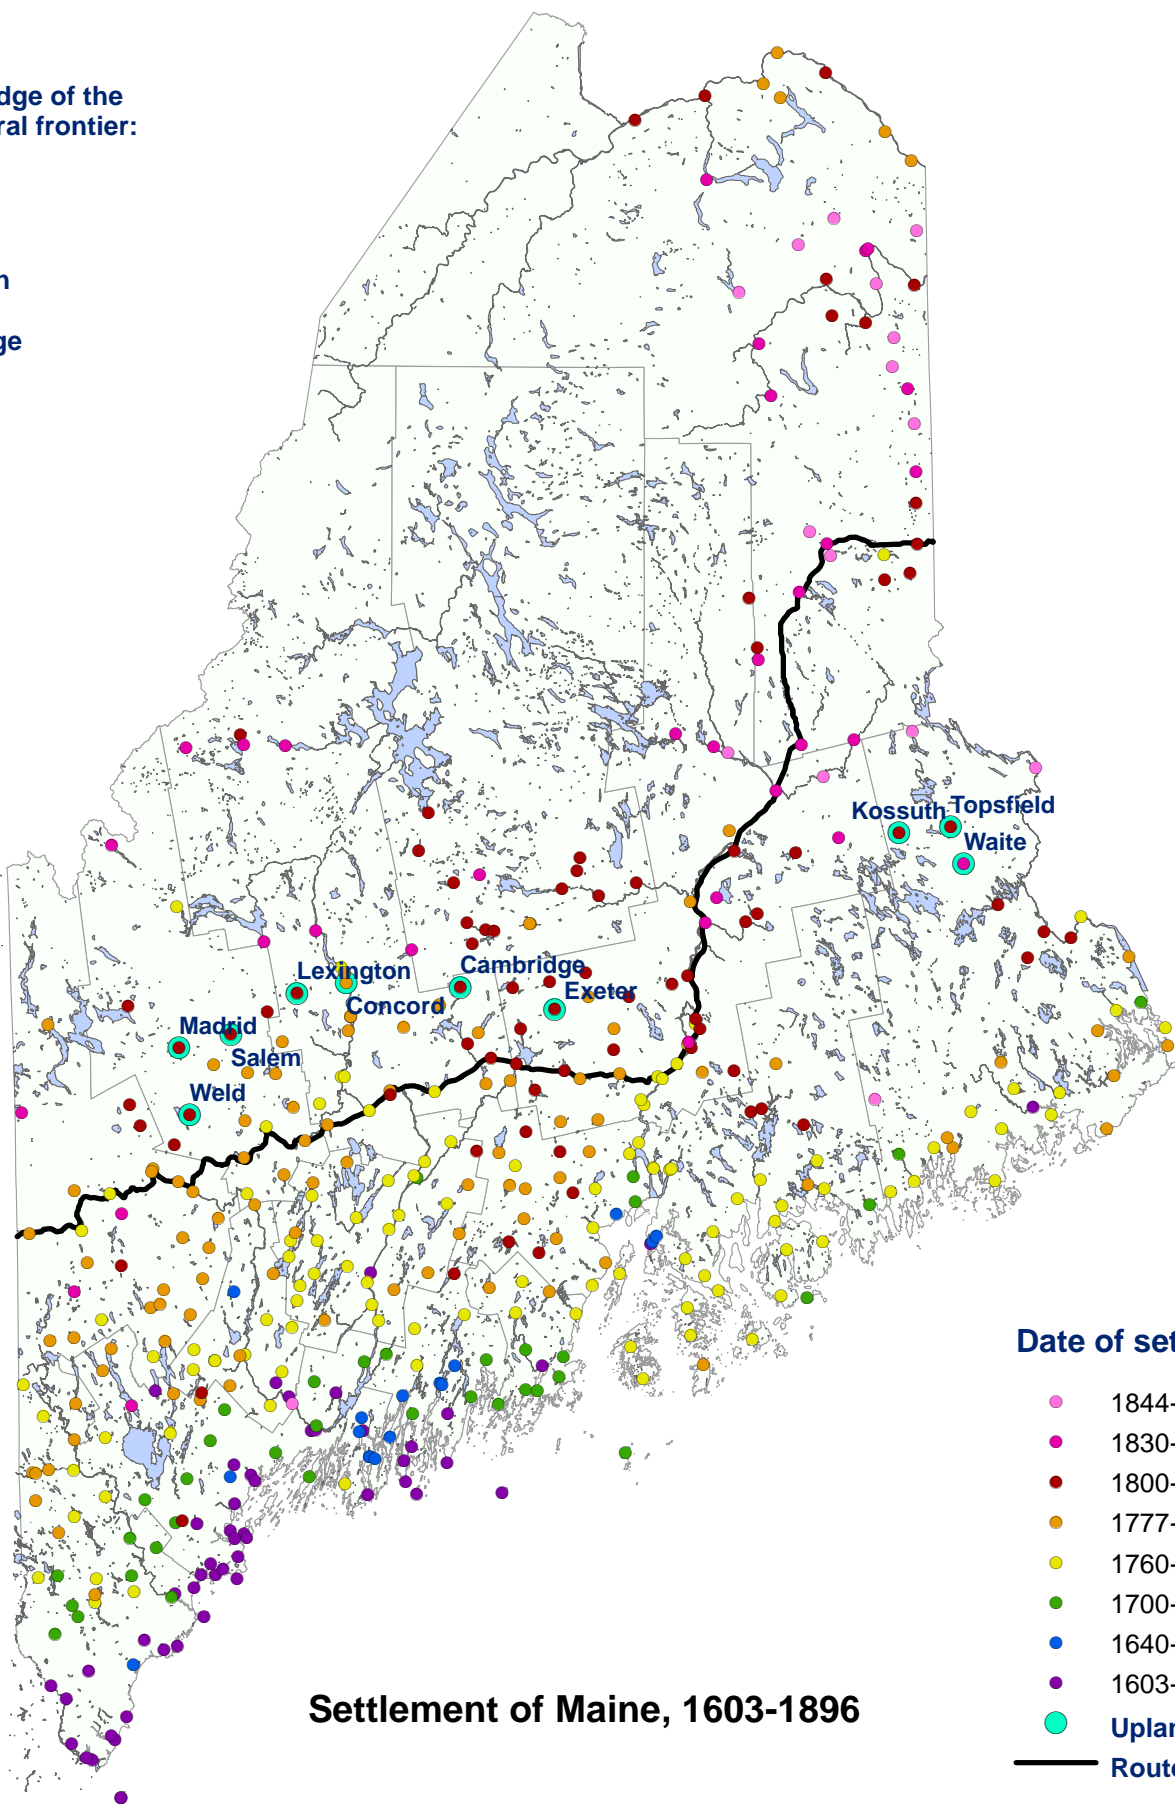

Upland edge of the agricultural frontier:

Weld  
Madrid  
Salem  
Lexington  
Concord  
Cambridge  
Exeter  
Kossuth  
Topsfield  
Waite

Settlement of Maine, 1603-1896

Date of settlement

- 1844-1896
- 1830-1843
- 1800-1829
- 1777-1799
- 1760-1776
- 1700-1759
- 1640-1699
- 1603-1639

Upland Edge  
Route 2