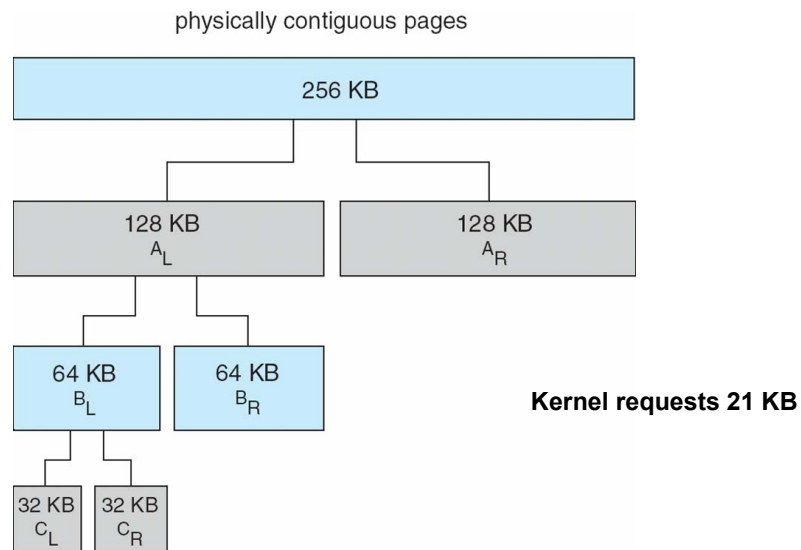

Second Chance / Clock Algorithm

Enhanced Second Chance

Multiprogramming and Thrashing

Working Set Model

page reference table

... 2 6 1 5 7 7 7 7 5 1 6 2 3 4 1 2 3 4 4 4 3 4 3 4 4 4 1 3 2 3 4 4 4 3 4 4 4 ...

Page Fault Frequency Scheme

Buddy Allocator

Slab Allocator