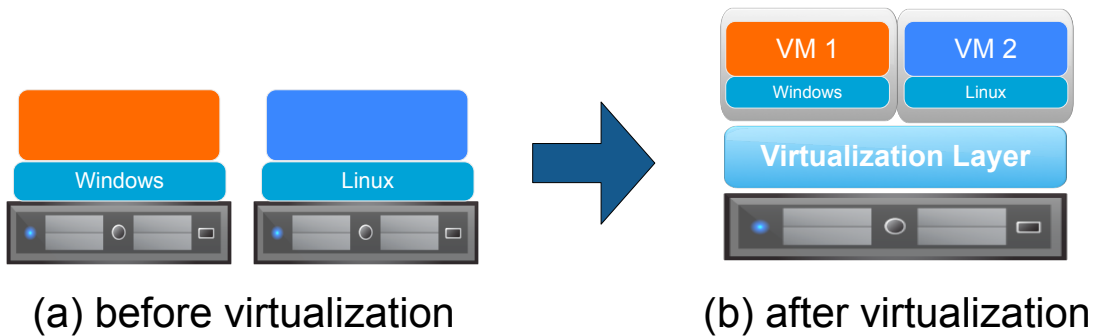

OS Interface

Virtualization

(a)

(b)

Types of Interfaces

Hypervisors

Data Centers

Server Virtualization

Virtual Desktops

Cloud Computing

Types of Cloud Services

Software as a Service (SaaS)

Platform as a Service (PaaS)

Infrastructure as a Service (IaaS)

IaaS: Amazon EC2

	Small	Medium	Large
VCPUs	1	2	4
RAM	2 GB	4 GB	8 GB
Price	\$0.02/hr	\$0.04/hr	\$0.09/hr
Storage	\$0.10/GB per month		
Bandwidth	\$0.10 per GB		

Content Based Page Sharing

Virtual Machine Migration

Live Migration