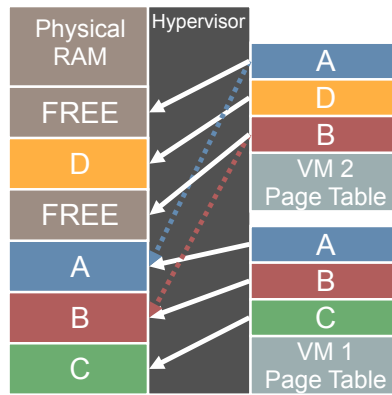

Virtual Desktops

Cloud Computing

Types of Cloud Services

Software as a Service (SaaS)

Platform as a Service (PaaS)

Infrastructure as a Service (IaaS)

IaaS: Amazon EC2

	Small	Medium	Large
VCPUs	1	2	4
RAM	2 GB	4 GB	8 GB
Price	\$0.02/hr	\$0.04/hr	\$0.09/hr
Storage	\$0.10/GB per month		
Bandwidth	\$0.10 per GB		

Content Based Page Sharing

Virtual Machine Migration

Live Migration