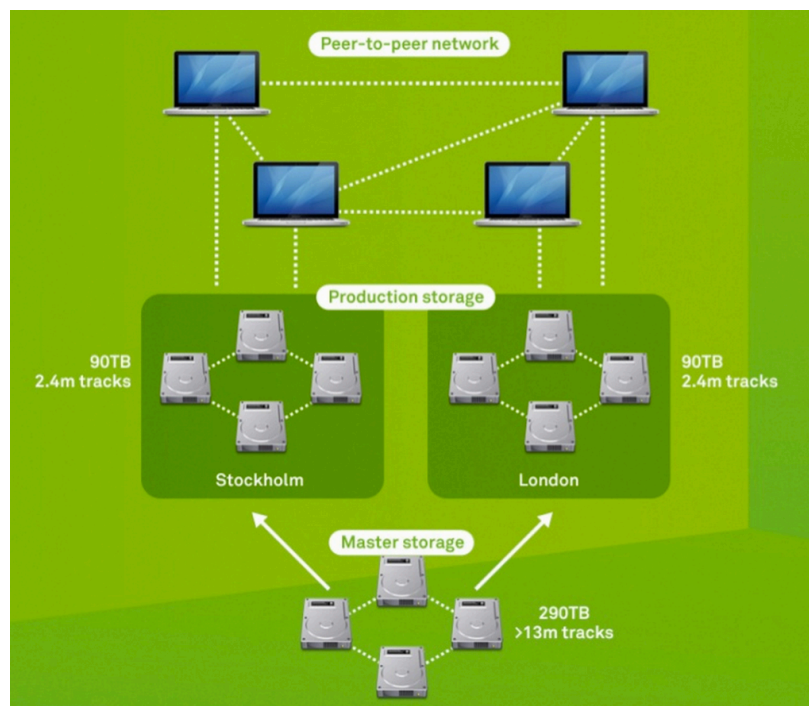

P2P Comparison

	Centralization	Query Model	Scalability	Overhead
Napster	High; central server	Direct server lookup	High	Low
Kazaa	Moderate; SuperNodes	Query flooding	Moderate	Moderate
Gnutella	Low (pre-UltraPeers)	Query flooding	Low	Low
BitTorrent	Moderate; trackers	N/A	High	Moderate

Spotify (c. 2011)