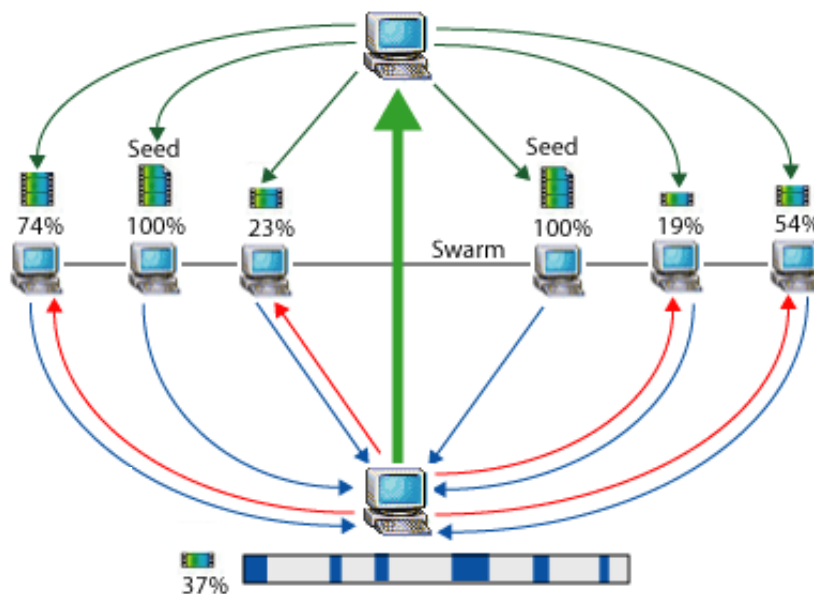

Peer-to-Peer (P2P) Systems

Napster

Napster Architecture

Gnutella

Gnutella Architecture

Gnutella Queries

Kazaa / FastTrack

BitTorrent

BitTorrent™

BitTorrent Architecture

BitTorrent Downloads

P2P Comparison

	Centralization	Query Model	Scalability	Overhead
Napster	High; central server	Direct server lookup	High	Low
Kazaa	Moderate; SuperNodes	Query flooding	Moderate	Moderate
Gnutella	Low (pre-UltraPeers)	Query flooding	Low	Low
BitTorrent	Moderate; trackers	N/A	High	Moderate