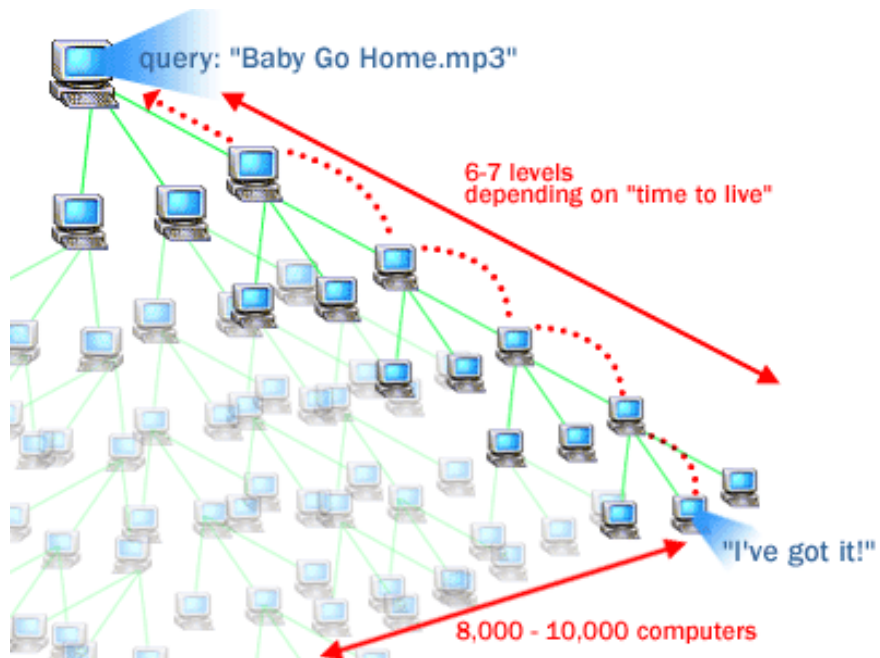

Peer-to-Peer (P2P) Systems

Napster

Napster Architecture

Gnutella

Gnutella Architecture

Gnutella Queries

Kazaa / FastTrack

BitTorrent

BitTorrent™

BitTorrent Architecture

BitTorrent Downloads

P2P Comparison

	Centralization	Query Model	Scalability	Overhead
Napster	High; central server	Direct server lookup	High	Low
Kazaa	Moderate; SuperNodes	Query flooding	Moderate	Moderate
Gnutella	Low (pre-UltraPeers)	Query flooding	Low	Low
BitTorrent	Moderate; trackers	N/A	High	Moderate

Spotify (c. 2011)

Spotify Request Servicing