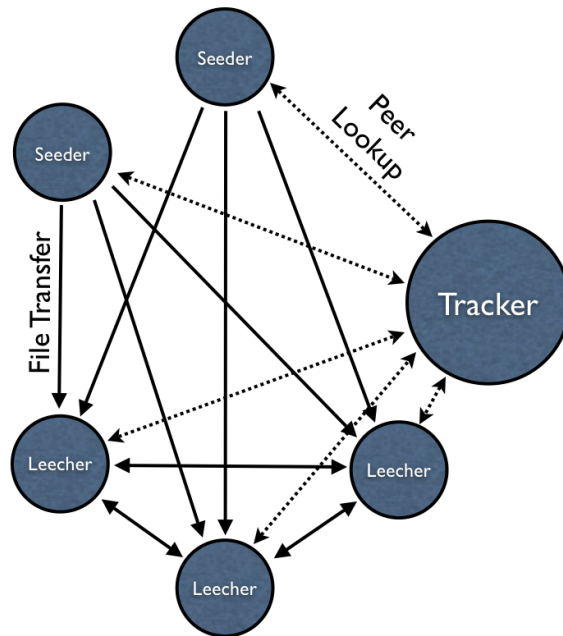

Peer-to-Peer (P2P) Systems

Napster

Napster Architecture

Gnutella

Gnutella Architecture

Gnutella Queries

Kazaa / FastTrack

BitTorrent

BitTorrent™

BitTorrent Architecture

BitTorrent Downloads

P2P Comparison

	Centralization	Query Model	Scalability	Overhead
Napster	High; central server	Direct server lookup	High	Low
Kazaa	Moderate; SuperNodes	Query flooding	Moderate	Moderate
Gnutella	Low (pre-UltraPeers)	Query flooding	Low	Low
BitTorrent	Moderate; trackers	N/A	High	Moderate

Spotify (c. 2011)

Spotify Request Servicing