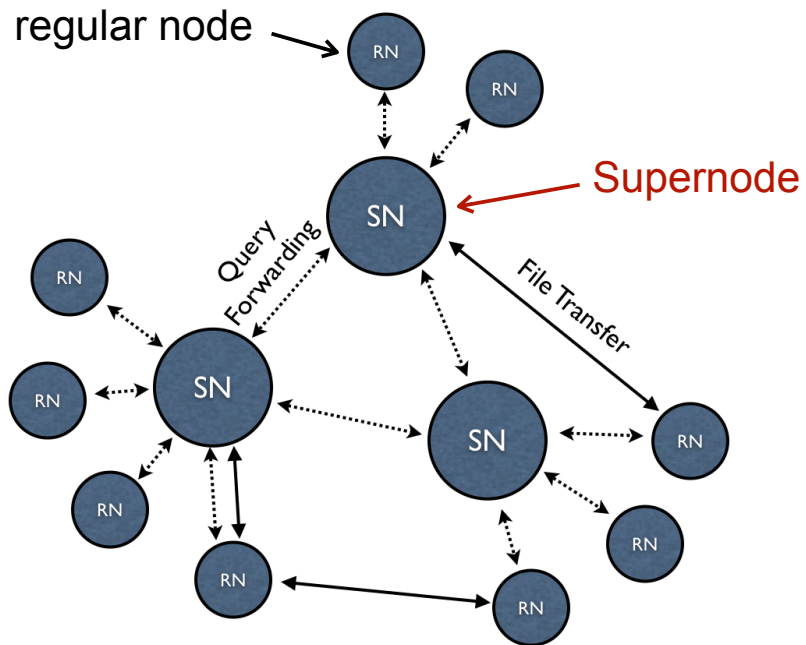

Peer-to-Peer (P2P) Systems

Napster

Napster Architecture

Gnutella

Gnutella Architecture

Gnutella Queries

Kazaa / FastTrack

BitTorrent

BitTorrent™

BitTorrent Architecture

BitTorrent Downloads

P2P Comparison

	Centralization	Query Model	Scalability	Overhead
Napster	High; central server	Direct server lookup	High	Low
Kazaa	Moderate; SuperNodes	Query flooding	Moderate	Moderate
Gnutella	Low (pre-UltraPeers)	Query flooding	Low	Low
BitTorrent	Moderate; trackers	N/A	High	Moderate

Spotify (c. 2011)

Spotify Request Servicing