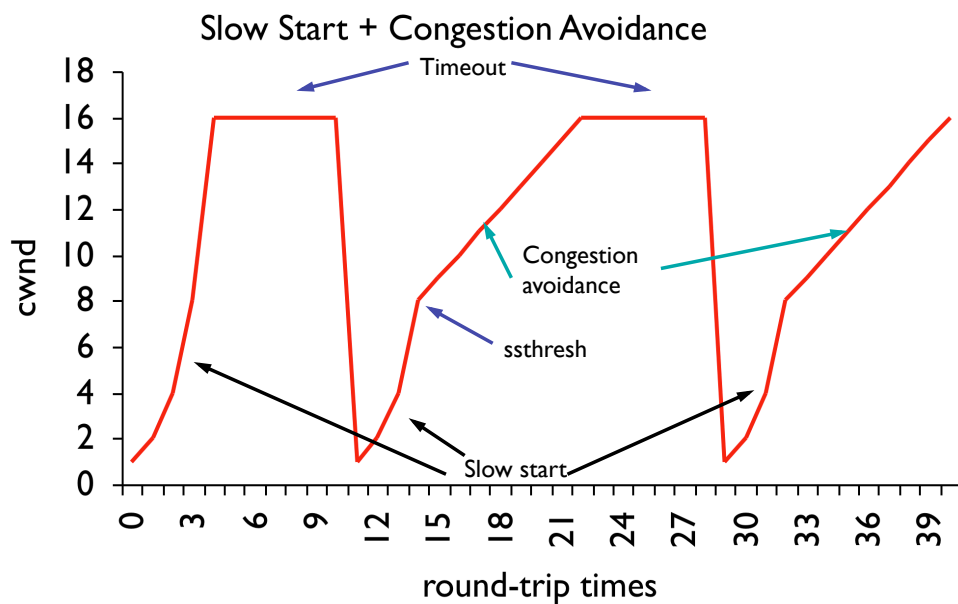

IP Hourglass

User Datagram Protocol (UDP)

Transmission Control Protocol (TCP)

TCP Three-Way Handshake

ACKs and Timeouts

Filling the Pipe

TCP Sliding Window

TCP Sliding Window (2)

TCP Sliding Window (3)

TCP Sliding Window (4)

TCP Sliding Window (5)

Congestion Control

Slow Start

Slow Start + Congestion Avoidance

TCP Sawtooth Pattern

TCP Link Sharing