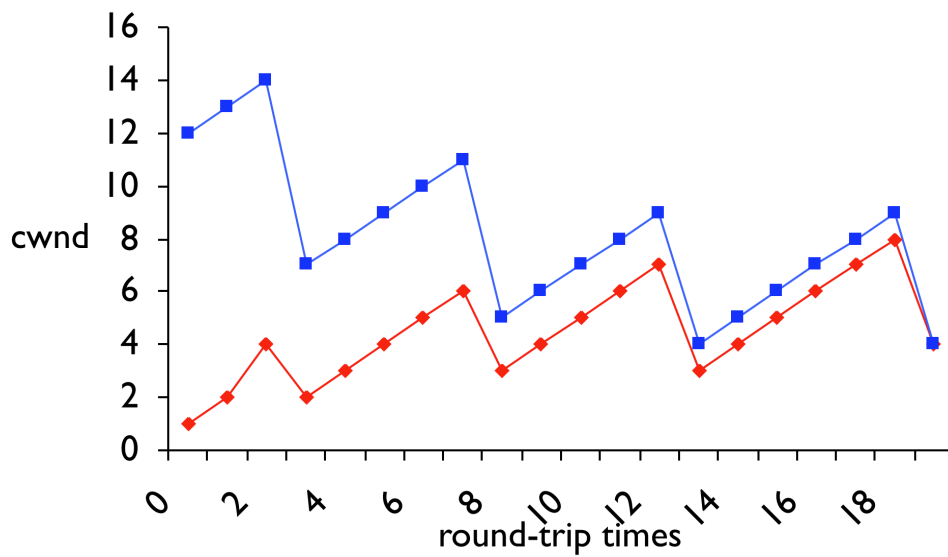

IP Hourglass

User Datagram Protocol (UDP)

Transmission Control Protocol (TCP)

TCP Three-Way Handshake

ACKs and Timeouts

Filling the Pipe

TCP Sliding Window

TCP Sliding Window (2)

TCP Sliding Window (3)

TCP Sliding Window (4)

TCP Sliding Window (5)

Congestion Control

Slow Start

Slow Start + Congestion Avoidance

TCP Sawtooth Pattern

TCP Link Sharing

TCP/UDP Sharing