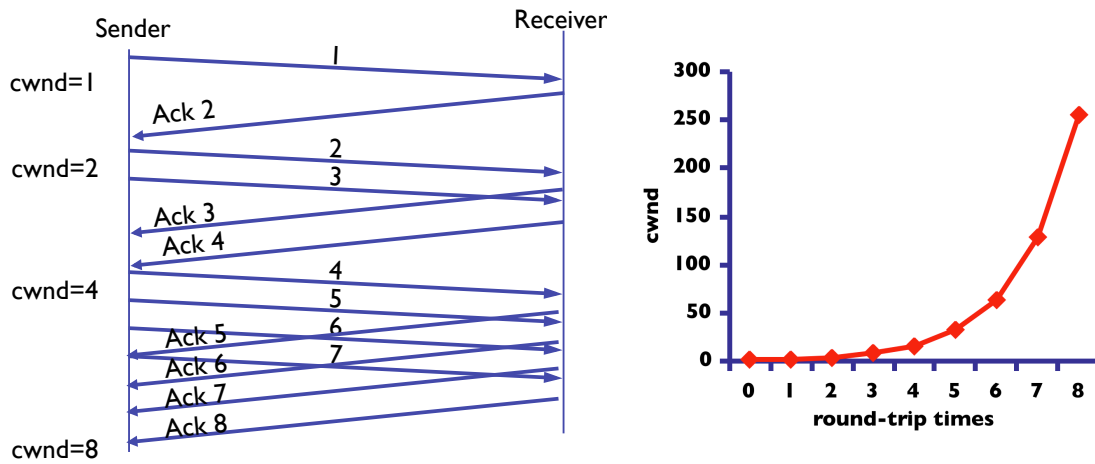

IP Hourglass

User Datagram Protocol (UDP)

Transmission Control Protocol (TCP)

TCP Three-Way Handshake

ACKs and Timeouts

Filling the Pipe

TCP Sliding Window

TCP Sliding Window (2)

TCP Sliding Window (3)

TCP Sliding Window (4)

TCP Sliding Window (5)

Congestion Control

Slow Start

Slow Start + Congestion Avoidance

TCP Sawtooth Pattern

TCP Link Sharing

TCP/UDP Sharing