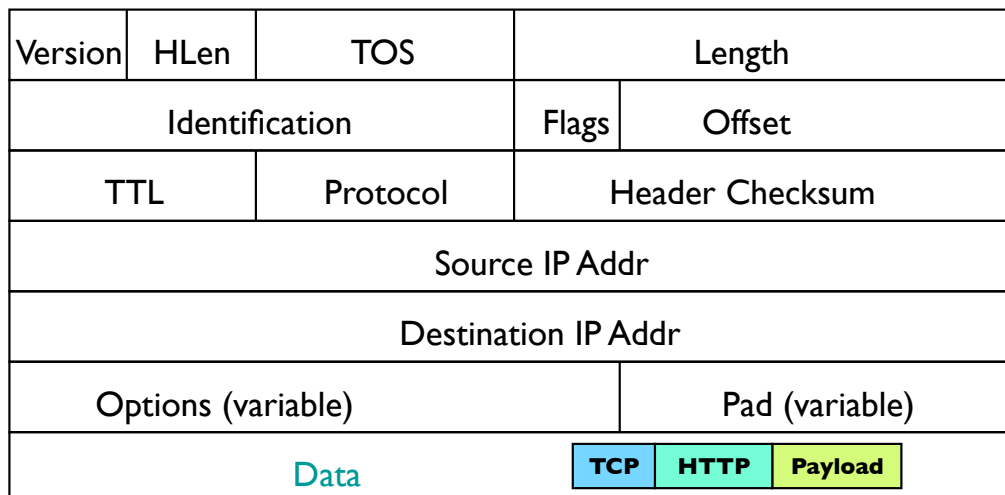

OSI Model

Protocol Encapsulation

Ethernet (Data Link, Layer 2)

Internet Protocol (Network, Layer 3)

Domain Name System (DNS)

Address Resolution Protocol (ARP)

Routing

IP Hourglass

User Datagram Protocol (UDP)

Transmission Control Protocol (TCP)

TCP Three-Way Handshake

ACKs and Timeouts

Filling the Pipe

TCP Sliding Window

TCP Sliding Window (2)

TCP Sliding Window (3)