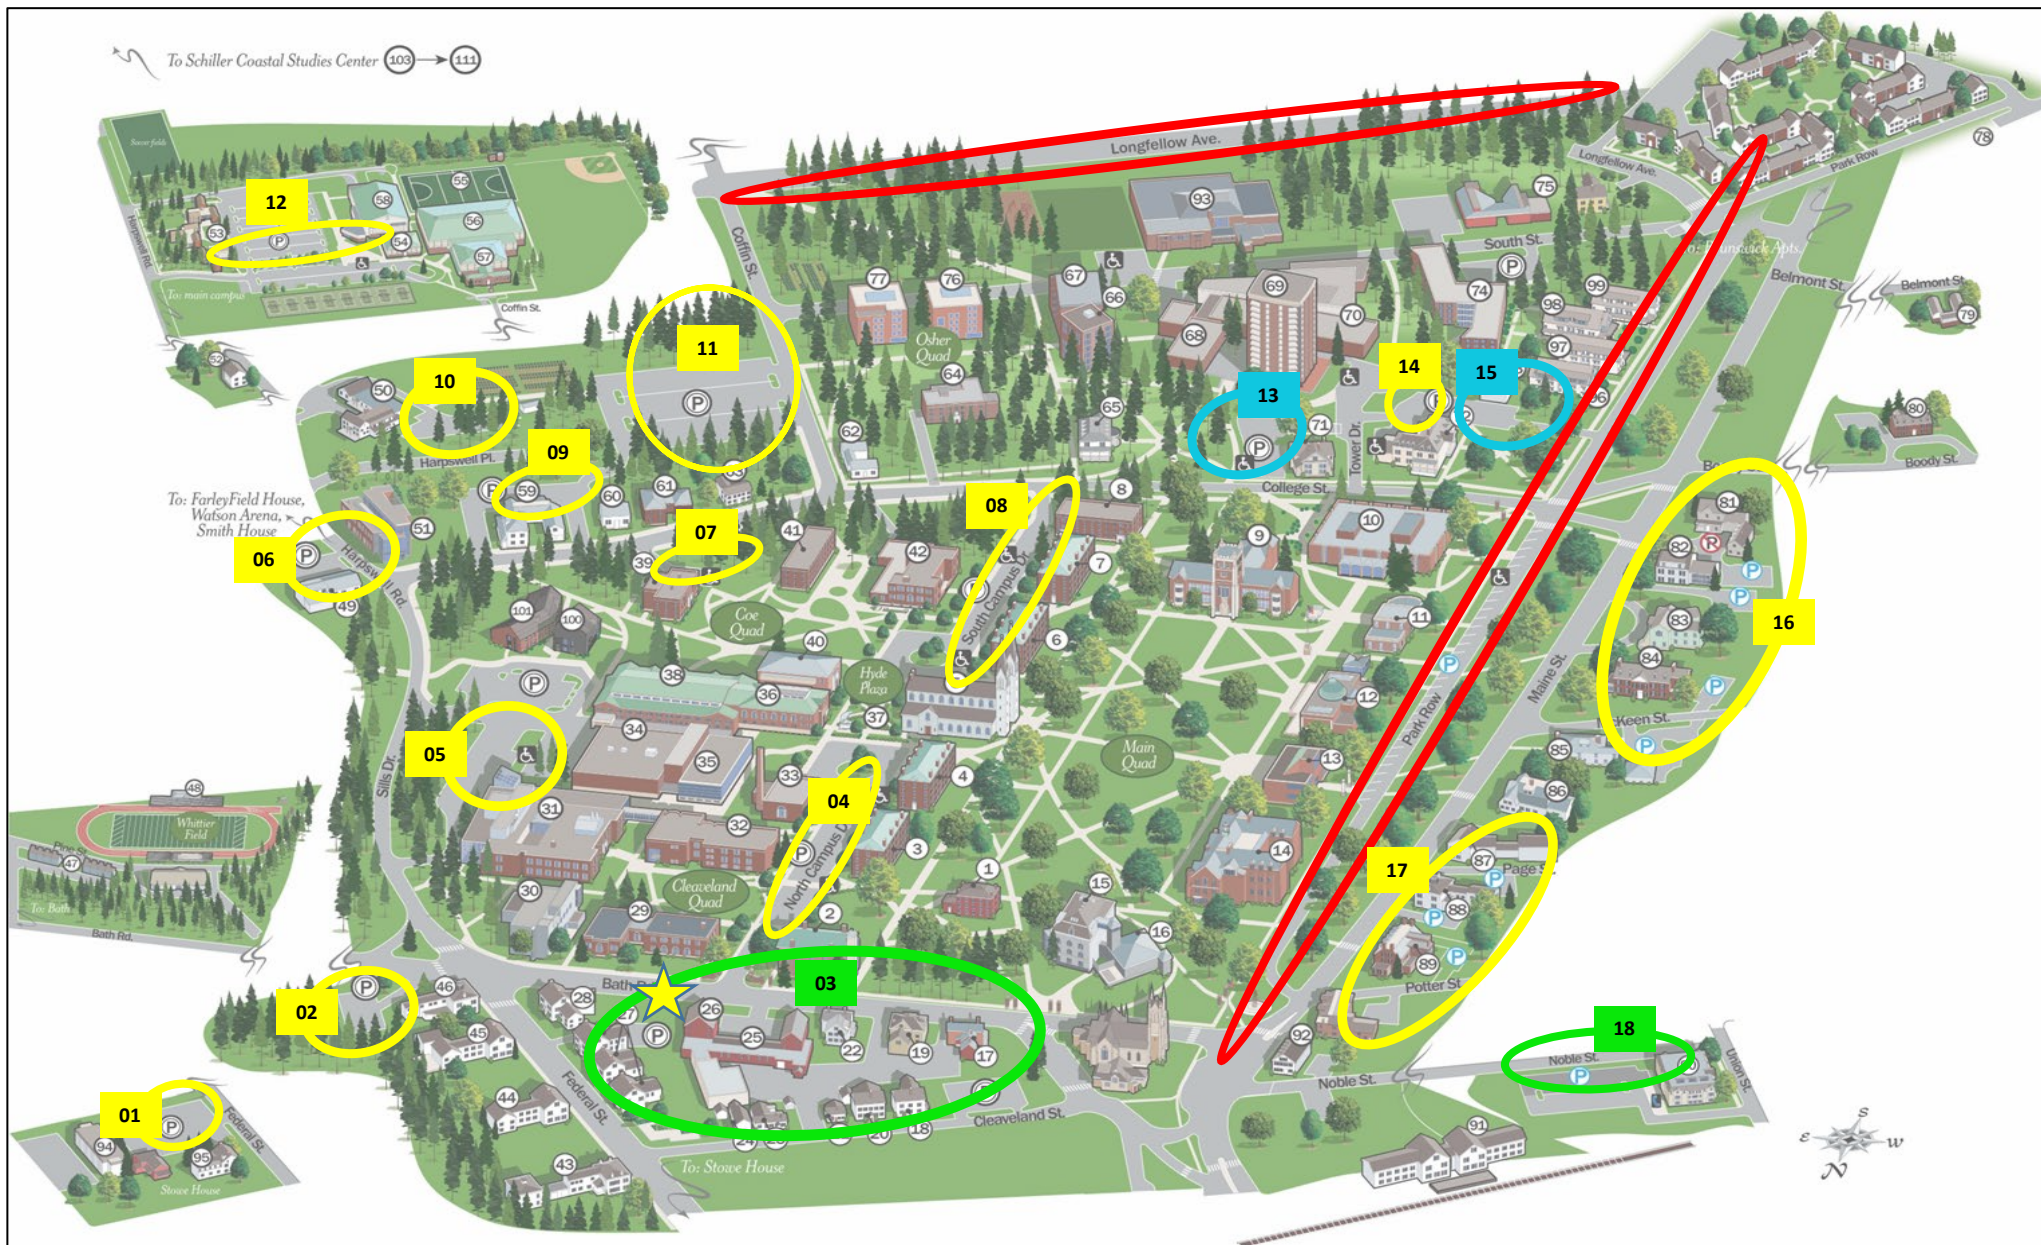

Bowdoin Faculty, Staff, and Visitor Parking Lots

Faculty, Staff, Visitors

Faculty/Staff/Visitor

Faculty/Staff Only

Visitor Only

Town Parking-Visitors
(limited hrs)

Notes: Students can only park in these lots from M-F from 5:00PM-7:00AM and weekends, except Admissions on Saturday from 8:00am-12:00PM

★ Security

- 01) Stowe House front lot
- 02) The Pines Lot
- 03) Rhodes Hall front and back
- 04) North Campus Drive
- 05) Polar Loop
- 06) Outdoor Leadership
- 07) Dudley Coe
- 08) South Campus Drive
- 09) 38 College
- 10) 52 Harpswell
- 11) Coffin Street
- 12) Farley
- 13) Russwurm VISITOR ONLY
- 14) Admission behind building
- 15) Admissions VISITOR ONLY
- 16) Boody, Ashby, Quinby, MacMillan
- 17) Mustard, Burnett, Howell, 216 Maine
- 18) 85 Union Street back lot