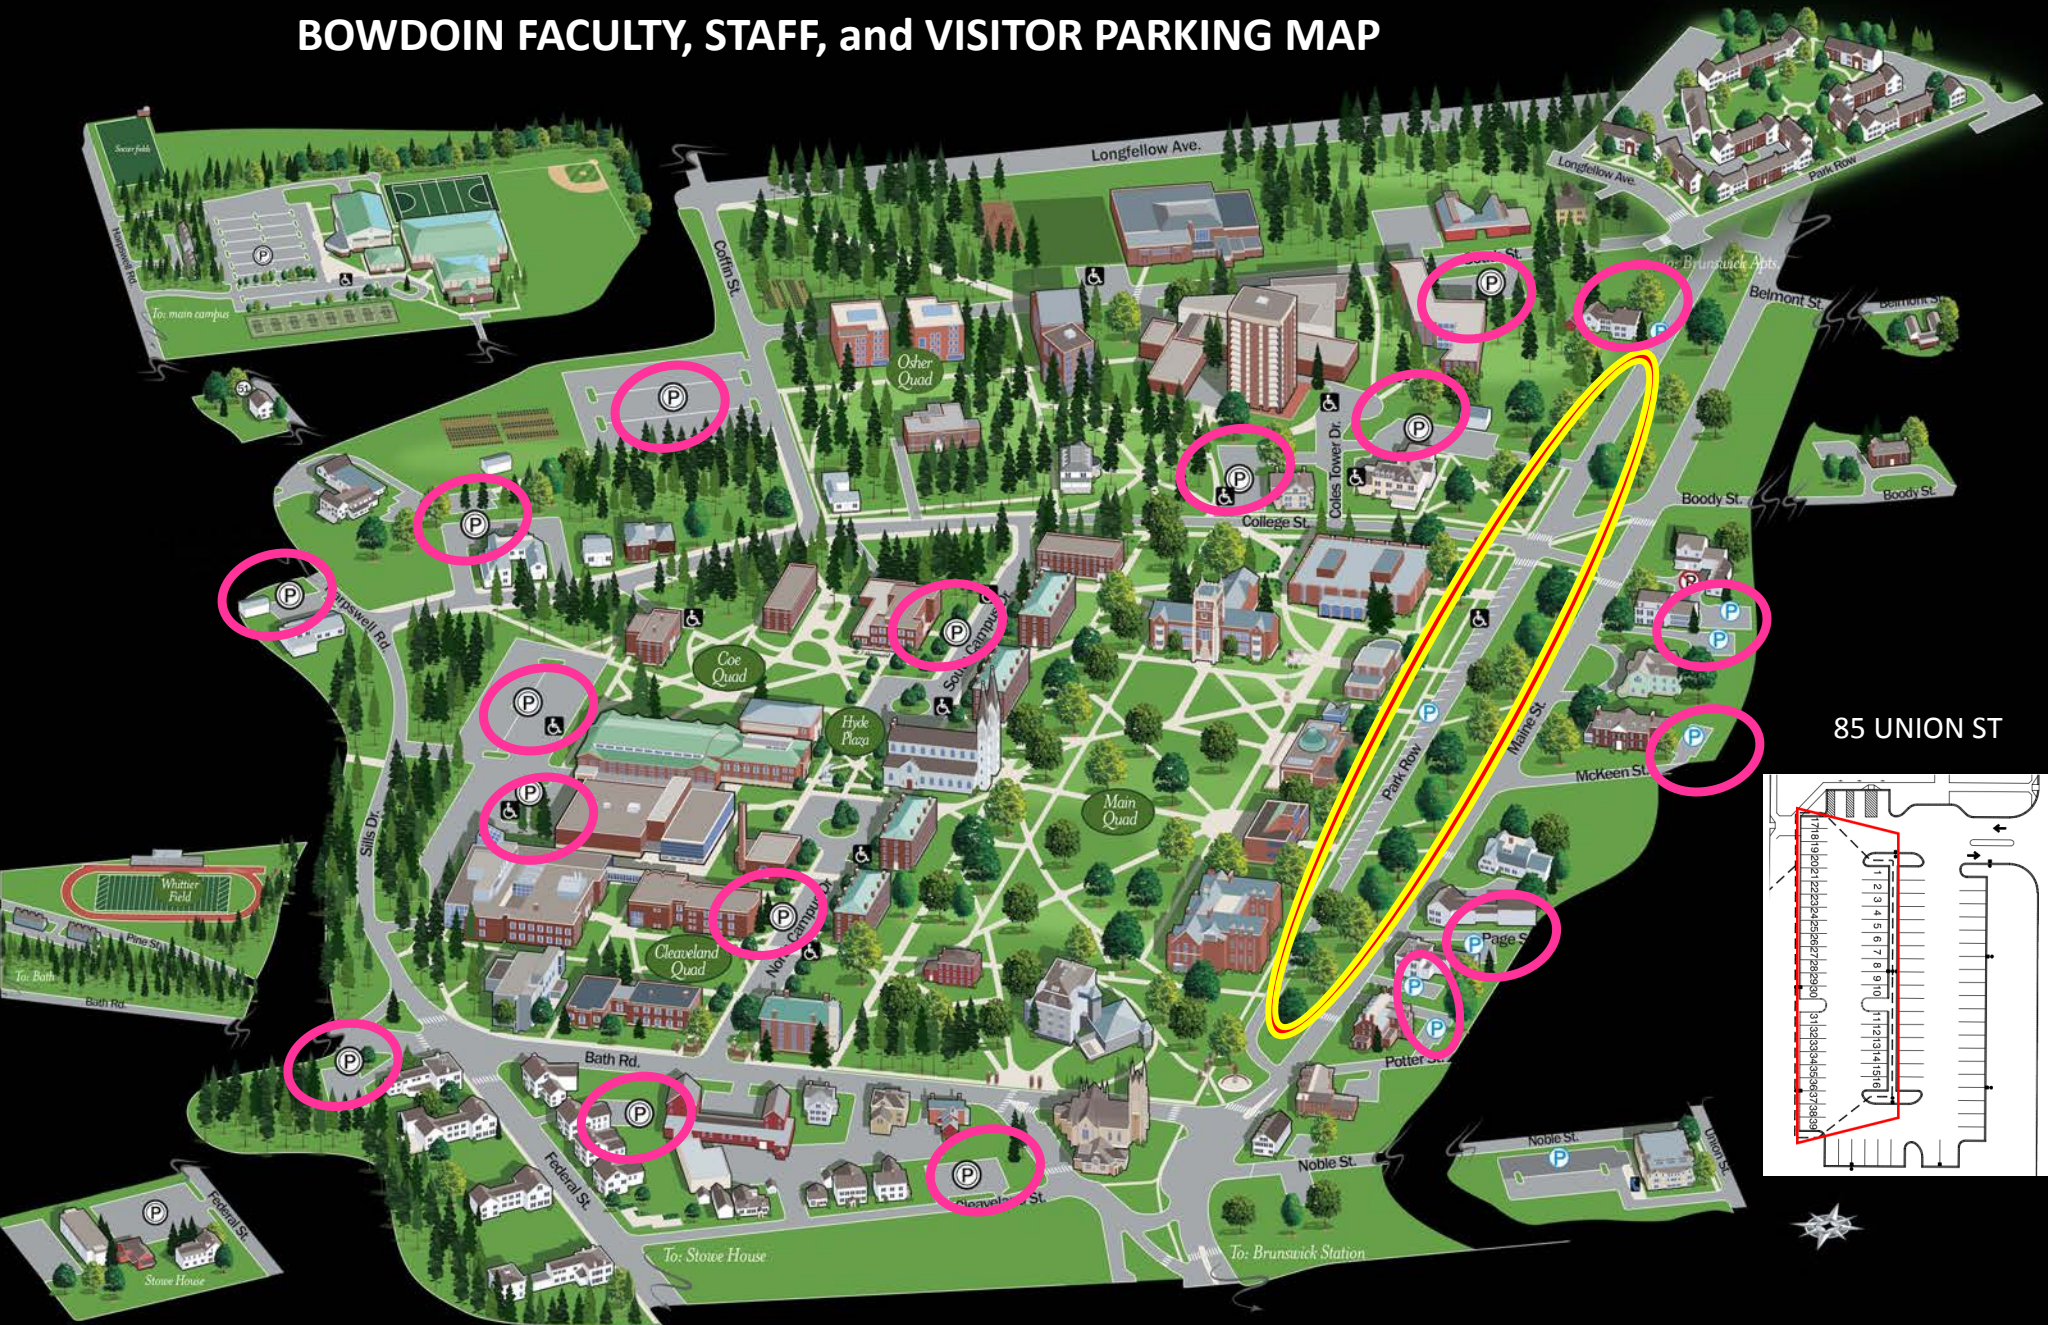

BOWDOIN FACULTY, STAFF, and VISITOR PARKING MAP

FACULTY, STAFF, and VISITOR PARKING

MONDAY-FRIDAY

6:00AM – 5:00PM only
 faculty, staff, and visitors can
 park in these lots

SATURDAY AND SUNDAY

Parking is open to all.
 Students can park until from
 5:00PM Friday - 6:00AM on
 Monday.

**EXCEPTION: Admissions Lot
 on SATURDAY no student
 parking between 6:00AM
 and 12:00PM**

NOTES

- Campus parking areas are subject to change due to weather or special events
- Some Lots may be labeled just Staff/Faculty or just Visitor and only those indicated should park there
- PARK ROW is Town property

85 UNION ST