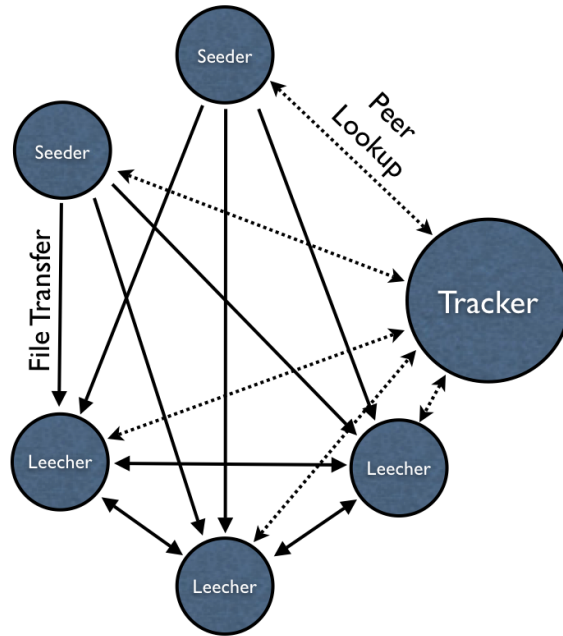

Peer-to-Peer Systems (P2P)

Napster

Napster Architecture

Gnutella

Gnutella Architecture

Gnutella Queries

Kazaa / FastTrack

BitTorrent

BitTorrent™

BitTorrent Architecture

BitTorrent Downloads

P2P Comparison

	Centralization	Query Model	Scalability	Overhead
Napster	High; central server	Direct server lookup	High	Low
Kazaa	Moderate; SuperNodes	Query flooding	Moderate	Moderate
Gnutella	Low (pre-UltraPeers)	Query flooding	Low	Low
BitTorrent	Moderate; trackers	N/A	High	Moderate
DHT	Low	Direct lookup (exact)	High	High

Spotify (c. 2011)

Spotify Request Servicing