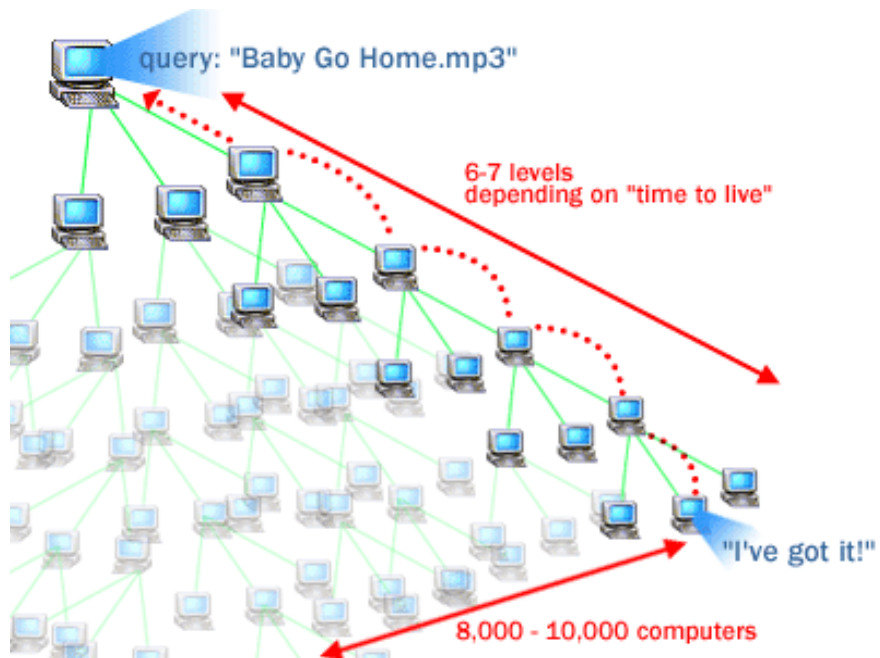

Peer-to-Peer Systems (P2P)

Napster

Napster Architecture

Gnutella

Gnutella Architecture

Gnutella Queries

Kazaa / FastTrack

BitTorrent

BitTorrent™

BitTorrent Architecture

BitTorrent Downloads

P2P Comparison

	Centralization	Query Model	Scalability	Overhead
Napster	High; central server	Direct server lookup	High	Low
Kazaa	Moderate; SuperNodes	Query flooding	Moderate	Moderate
Gnutella	Low (pre-UltraPeers)	Query flooding	Low	Low
BitTorrent	Moderate; trackers	N/A	High	Moderate
DHT	Low	Direct lookup (exact)	High	High

Spotify (c. 2011)

Spotify Request Servicing