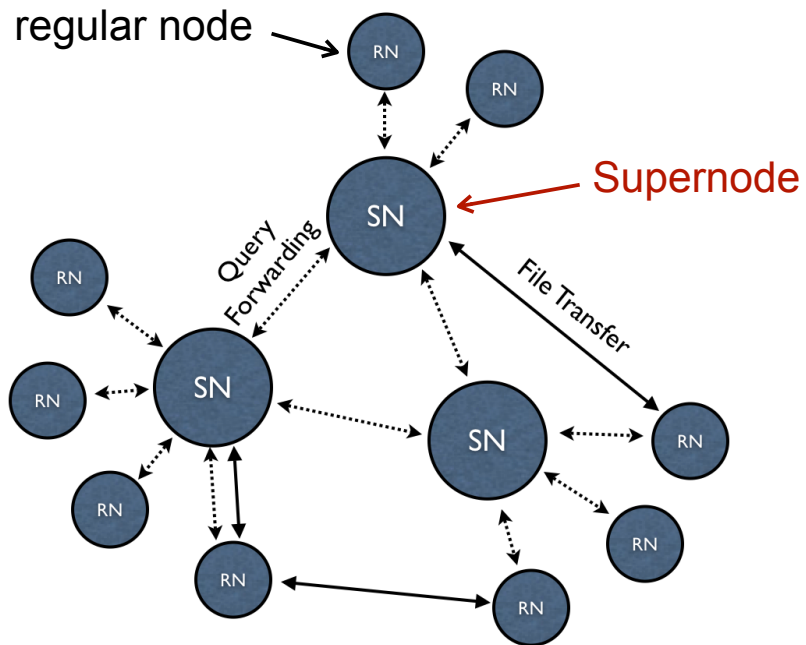

Peer-to-Peer Systems (P2P)

Napster

Napster Architecture

Gnutella

Gnutella Architecture

Gnutella Queries

Kazaa / FastTrack

BitTorrent

BitTorrent™

BitTorrent Architecture

BitTorrent Downloads

P2P Comparison

	Centralization	Query Model	Scalability	Overhead
Napster	High; central server	Direct server lookup	High	Low
Kazaa	Moderate; SuperNodes	Query flooding	Moderate	Moderate
Gnutella	Low (pre-UltraPeers)	Query flooding	Low	Low
BitTorrent	Moderate; trackers	N/A	High	Moderate
DHT	Low	Direct lookup (exact)	High	High

Spotify (c. 2011)

Spotify Request Servicing