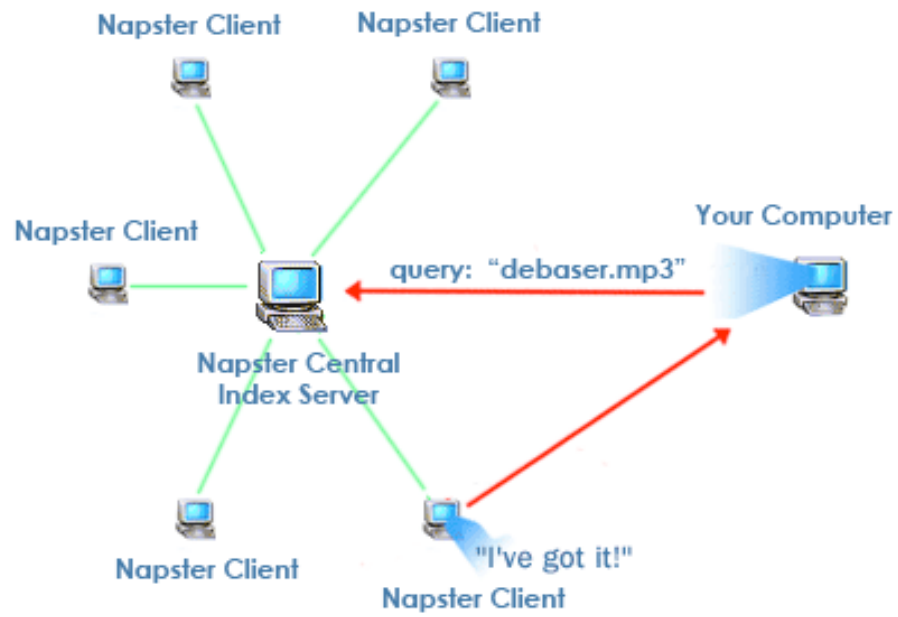

Napster Architecture