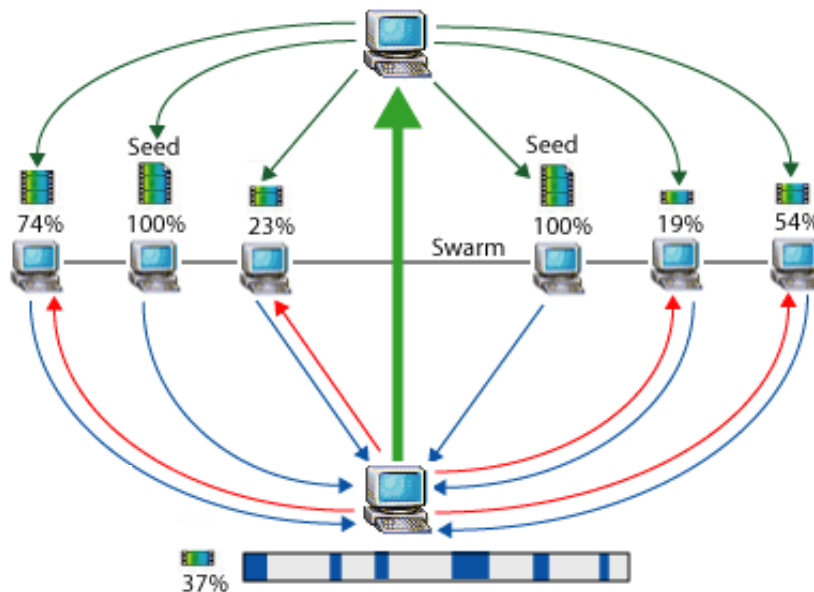

Peer-to-Peer Systems (P2P)

Napster

Napster Architecture

Gnutella

Gnutella Architecture

Gnutella Queries

Kazaa / FastTrack

BitTorrent

BitTorrent™

BitTorrent Architecture

BitTorrent Downloads

P2P Comparison

	Centralization	Query Model	Scalability	Overhead
Napster	High; central server	Direct server lookup	High	Low
Kazaa	Moderate; SuperNodes	Query flooding	Moderate	Moderate
Gnutella	Low (pre-UltraPeers)	Query flooding	Low	Low
BitTorrent	Moderate; trackers	N/A	High	Moderate
DHT	Low	Direct lookup (exact)	High	High