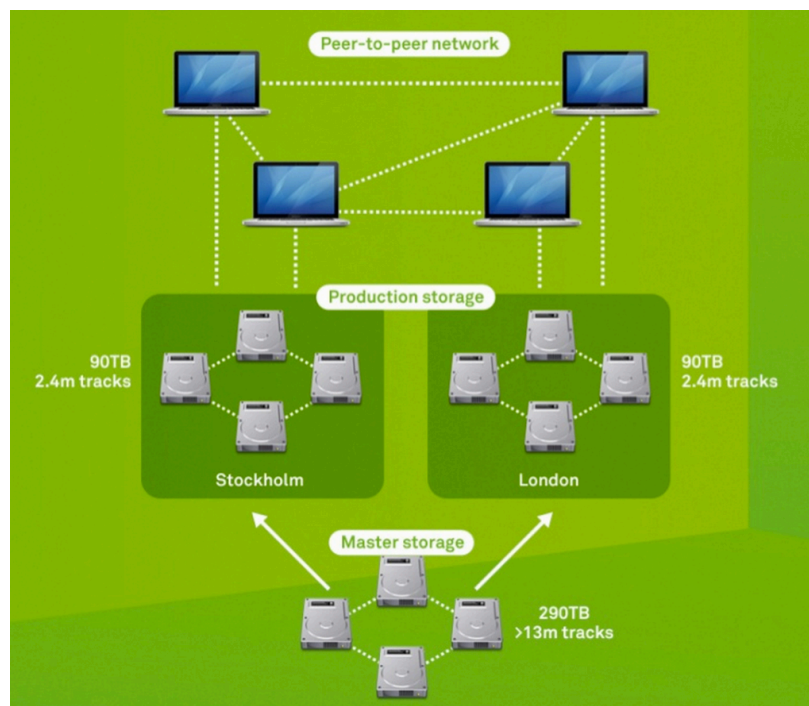

P2P Comparison

	Centralization	Query Model	Scalability	Overhead
Napster	High; central server	Direct server lookup	High	Low
Kazaa	Moderate; SuperNodes	Query flooding	Moderate	Moderate
Gnutella	Low (pre-UltraPeers)	Query flooding	Low	Low
BitTorrent	Moderate; trackers	N/A	High	Moderate
DHT	Low	Direct lookup (exact)	High	High

Spotify (c. 2011)