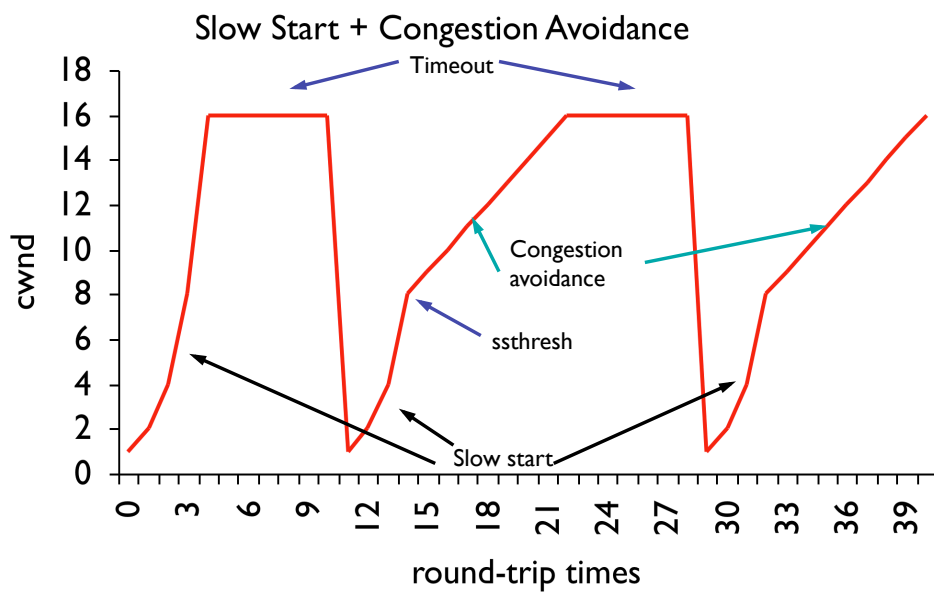

IP Hourglass (redux)

User Datagram Protocol (UDP)

Transmission Control Protocol (TCP)

ACKs and Timeouts

Sequence and ACK Numbers

TCP Three-Way Handshake

Filling the Pipe

Lost Packets

TCP Sliding Window (1)

TCP Sliding Window (2)

TCP Sliding Window (3)

TCP Sliding Window (4)

TCP Sliding Window (5)

Congestion Control

Slow Start

Slow Start + Congestion Avoidance