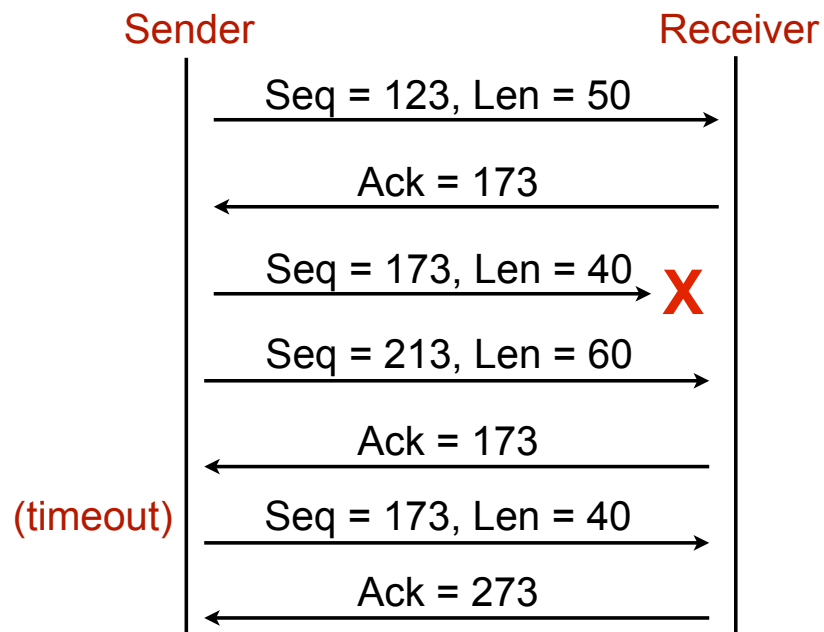

IP Hourglass (redux)

User Datagram Protocol (UDP)

Transmission Control Protocol (TCP)

ACKs and Timeouts

Sequence and ACK Numbers

TCP Three-Way Handshake

Filling the Pipe

Lost Packets

TCP Sliding Window (1)

TCP Sliding Window (2)

TCP Sliding Window (3)

TCP Sliding Window (4)

TCP Sliding Window (5)

Congestion Control

Slow Start

Slow Start + Congestion Avoidance

TCP Sawtooth Pattern

TCP Link Sharing

TCP/UDP Sharing