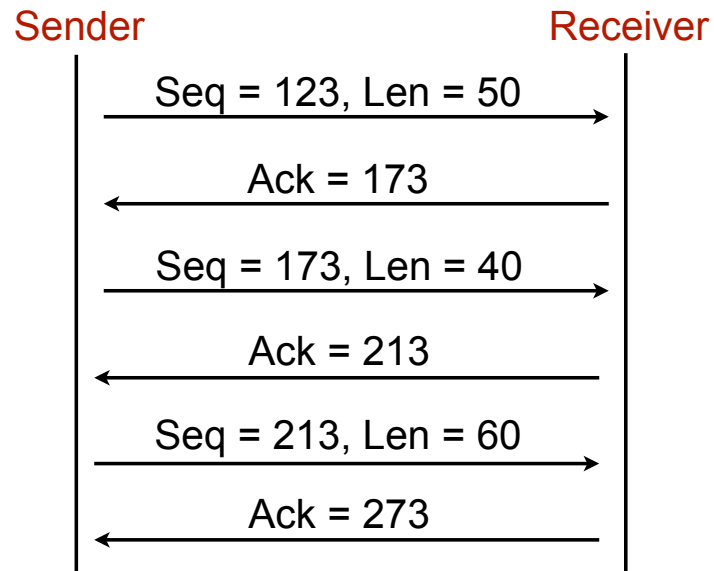

IP Hourglass (redux)

User Datagram Protocol (UDP)

Transmission Control Protocol (TCP)

ACKs and Timeouts

Sequence and ACK Numbers

TCP Three-Way Handshake

Filling the Pipe

Lost Packets

TCP Sliding Window (1)

TCP Sliding Window (2)

TCP Sliding Window (3)

TCP Sliding Window (4)

TCP Sliding Window (5)

Congestion Control

Slow Start

Slow Start + Congestion Avoidance

TCP Sawtooth Pattern

TCP Link Sharing

TCP/UDP Sharing