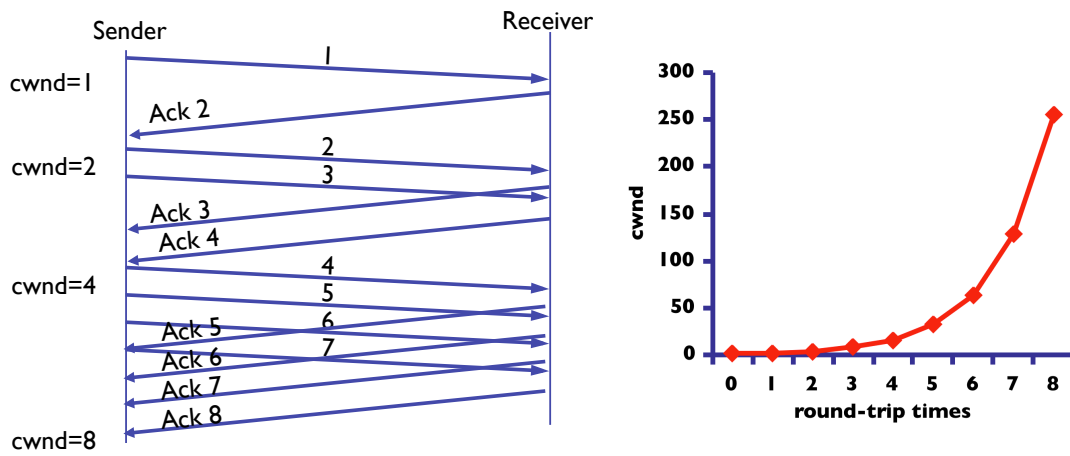

IP Hourglass (redux)

User Datagram Protocol (UDP)

Transmission Control Protocol (TCP)

ACKs and Timeouts

Sequence and ACK Numbers

TCP Three-Way Handshake

Filling the Pipe

Lost Packets

TCP Sliding Window (1)

TCP Sliding Window (2)

TCP Sliding Window (3)

TCP Sliding Window (4)

TCP Sliding Window (5)

Congestion Control

Slow Start

Slow Start + Congestion Avoidance

TCP Sawtooth Pattern

TCP Link Sharing

TCP/UDP Sharing