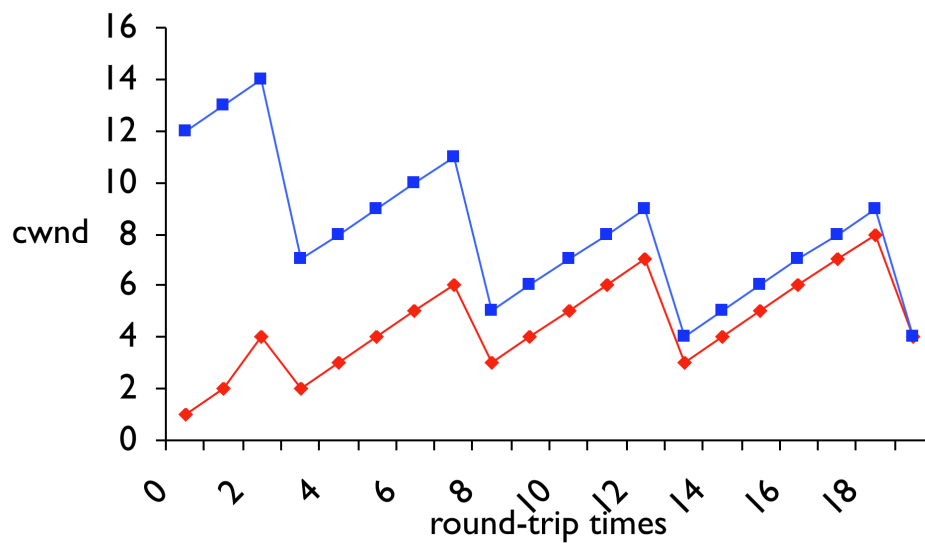

IP Hourglass (redux)

User Datagram Protocol (UDP)

Transmission Control Protocol (TCP)

ACKs and Timeouts

Sequence and ACK Numbers

TCP Three-Way Handshake

Filling the Pipe

Lost Packets

TCP Sliding Window (1)

TCP Sliding Window (2)

TCP Sliding Window (3)

TCP Sliding Window (4)

TCP Sliding Window (5)

Congestion Control

Slow Start

Slow Start + Congestion Avoidance

TCP Sawtooth Pattern

TCP Link Sharing

TCP/UDP Sharing