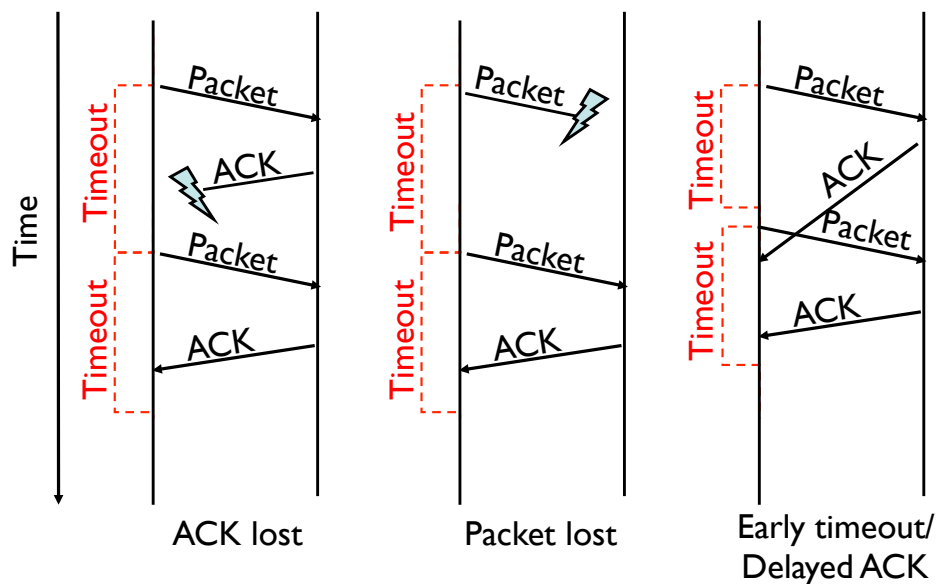

IP Hourglass (redux)

User Datagram Protocol (UDP)

Transmission Control Protocol (TCP)

ACKs and Timeouts

Sequence and ACK Numbers

TCP Three-Way Handshake

Filling the Pipe

Lost Packets

TCP Sliding Window (1)

TCP Sliding Window (2)

TCP Sliding Window (3)

TCP Sliding Window (4)

TCP Sliding Window (5)

Congestion Control

Slow Start

Slow Start + Congestion Avoidance

TCP Sawtooth Pattern

TCP Link Sharing

TCP/UDP Sharing