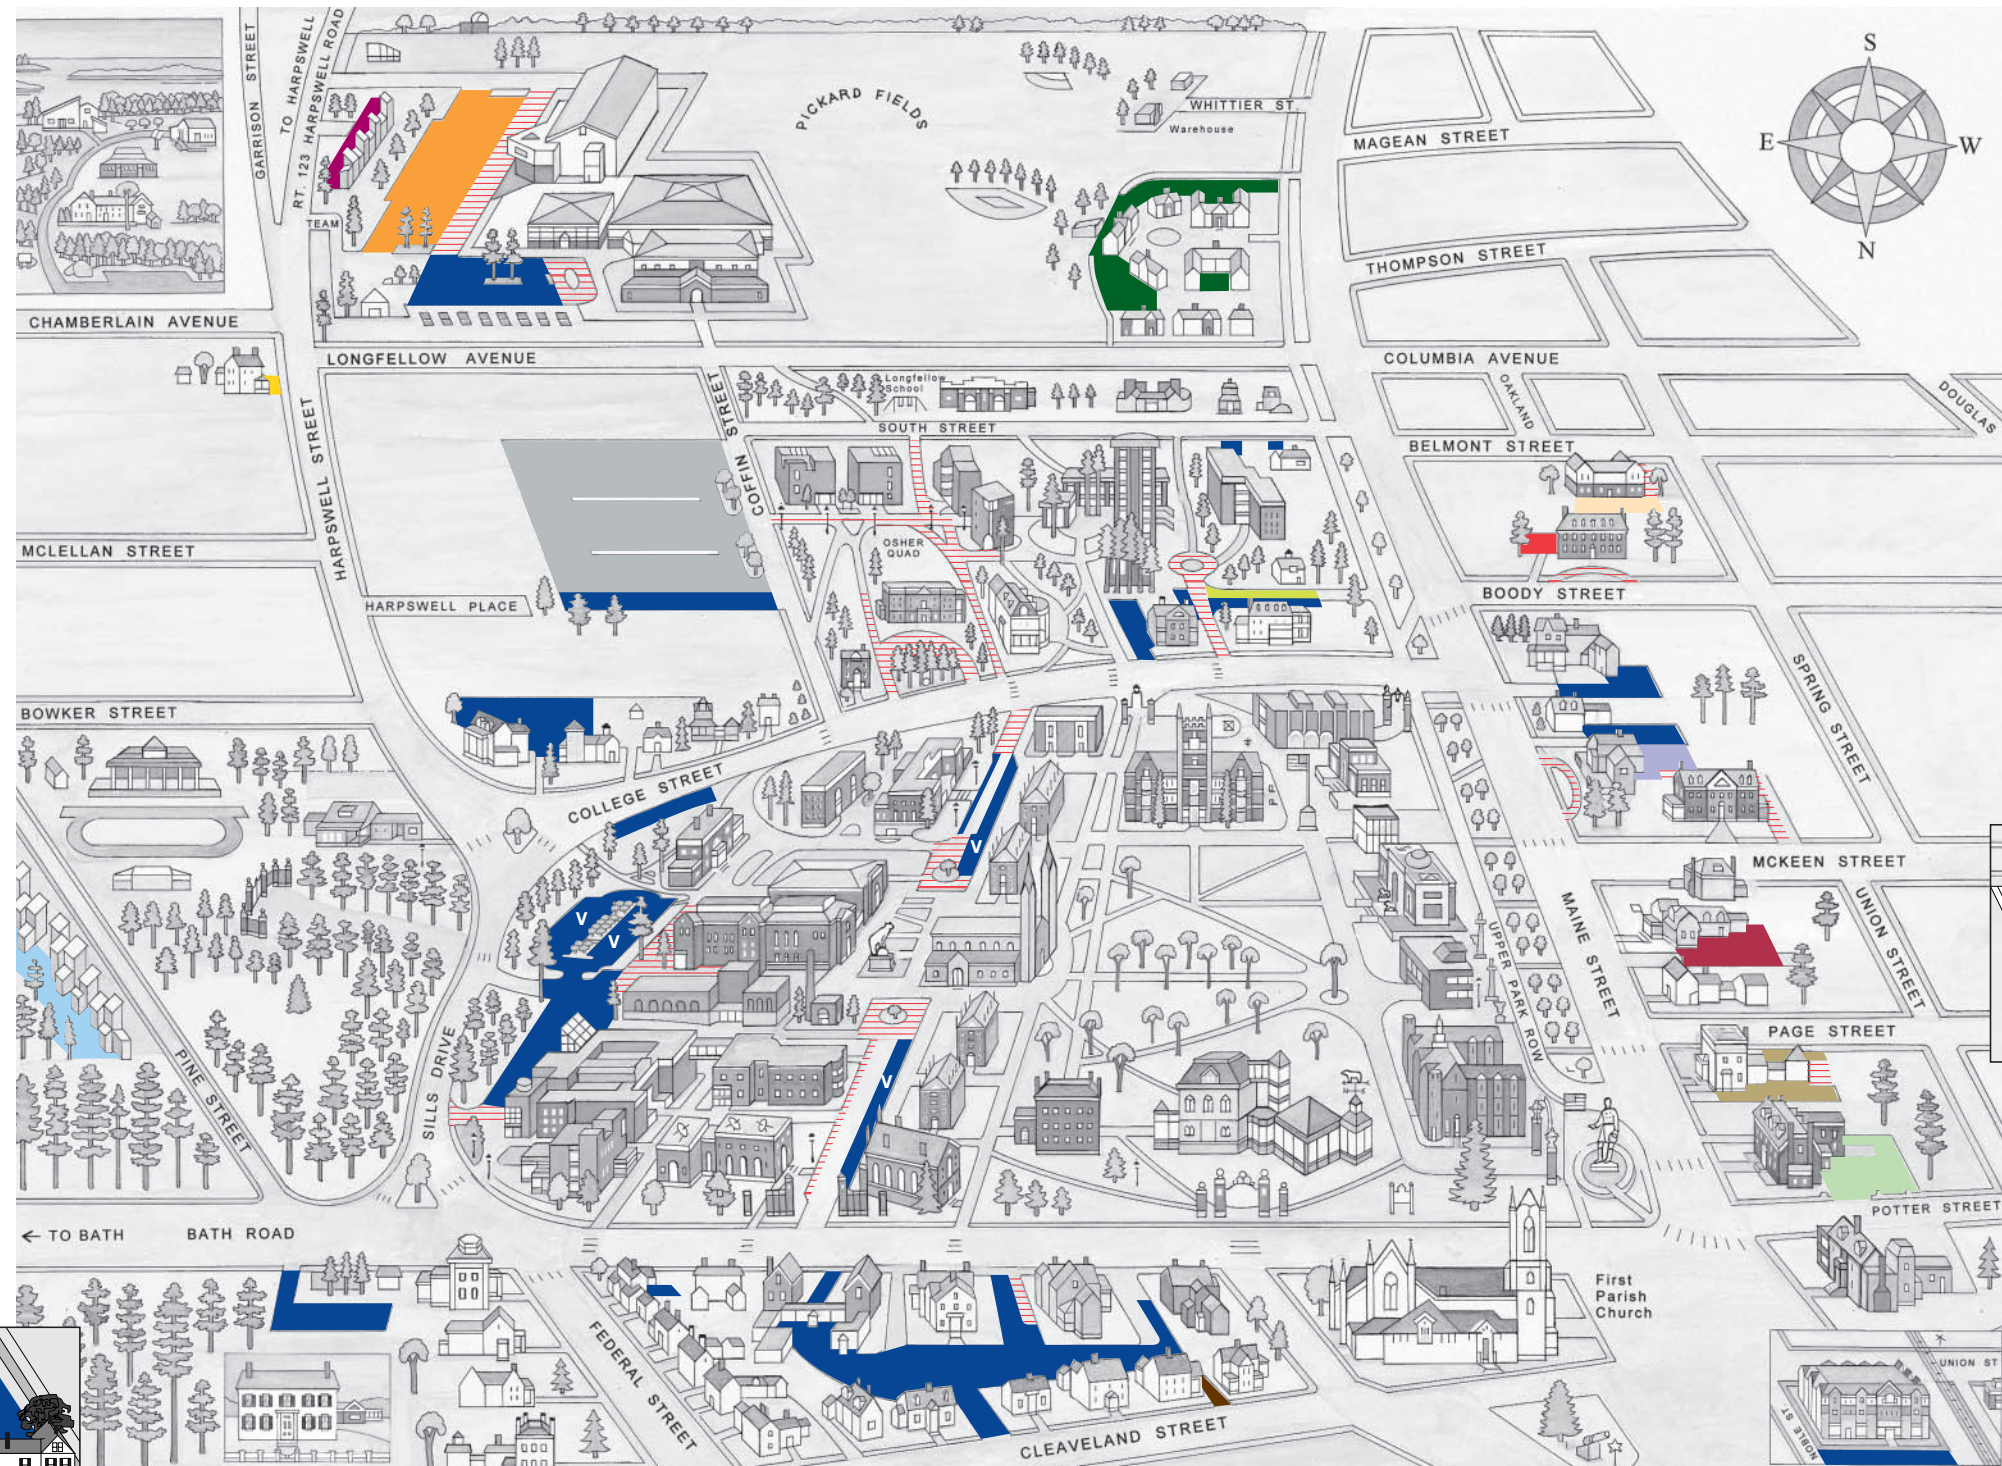

Bowdoin Parking Map

Designated Parking Areas Parking with corresponding color-coded permit. Observe fire lanes and other restricted areas. No parking on grass, sidewalks or in open areas except as designated.

- | | | | | | | |
|-----------------------------|-----------------------------------|-----------------------------------|-------------------------------------|--------------------------------------|---|---------------------------------------|
| 7 Boody Street (Red) | Brunswick Apartments (Dark Green) | Ernst C. Helmreich House (Maroon) | Harpswell St. Apartments (Magenta) | Roger Howell Jr. House (Light green) | Stowe House (Black) | Visitor Parking (Dark Blue) |
| 10 Cleveland Street (Brown) | Burnett House (Gold) | Farley Field House (Orange) | Mayflower Apartments (Tan) | Smith House (Yellow) | Admissions (Lime) | Faculty and Staff Parking (Dark Blue) |
| 14 McKeen Street (Teal) | Coffin Street (Silver) | George H. Quinby House (Lavender) | Pine Street Apartments (Light Blue) | Stanwood Street (White) | No Parking. Fire lane and Emergency vehicles only. | |

McLellan Building

Stowe House